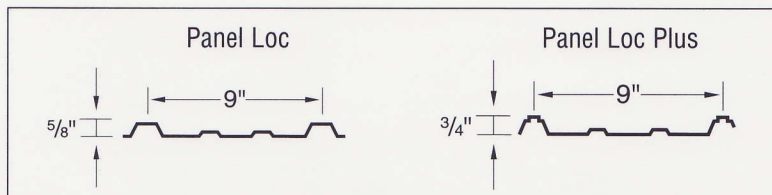

Ivory (29 ga. only)

Black (29 ga. only)

Forest

Crimson  
Premium Colors

Gallery

All colors carry a 30 year limited warranty. See warranty sheets for warranty criteria.

\*Brilliant is G-90 in 29 gauge

All colors are available in 29 gauge trim.